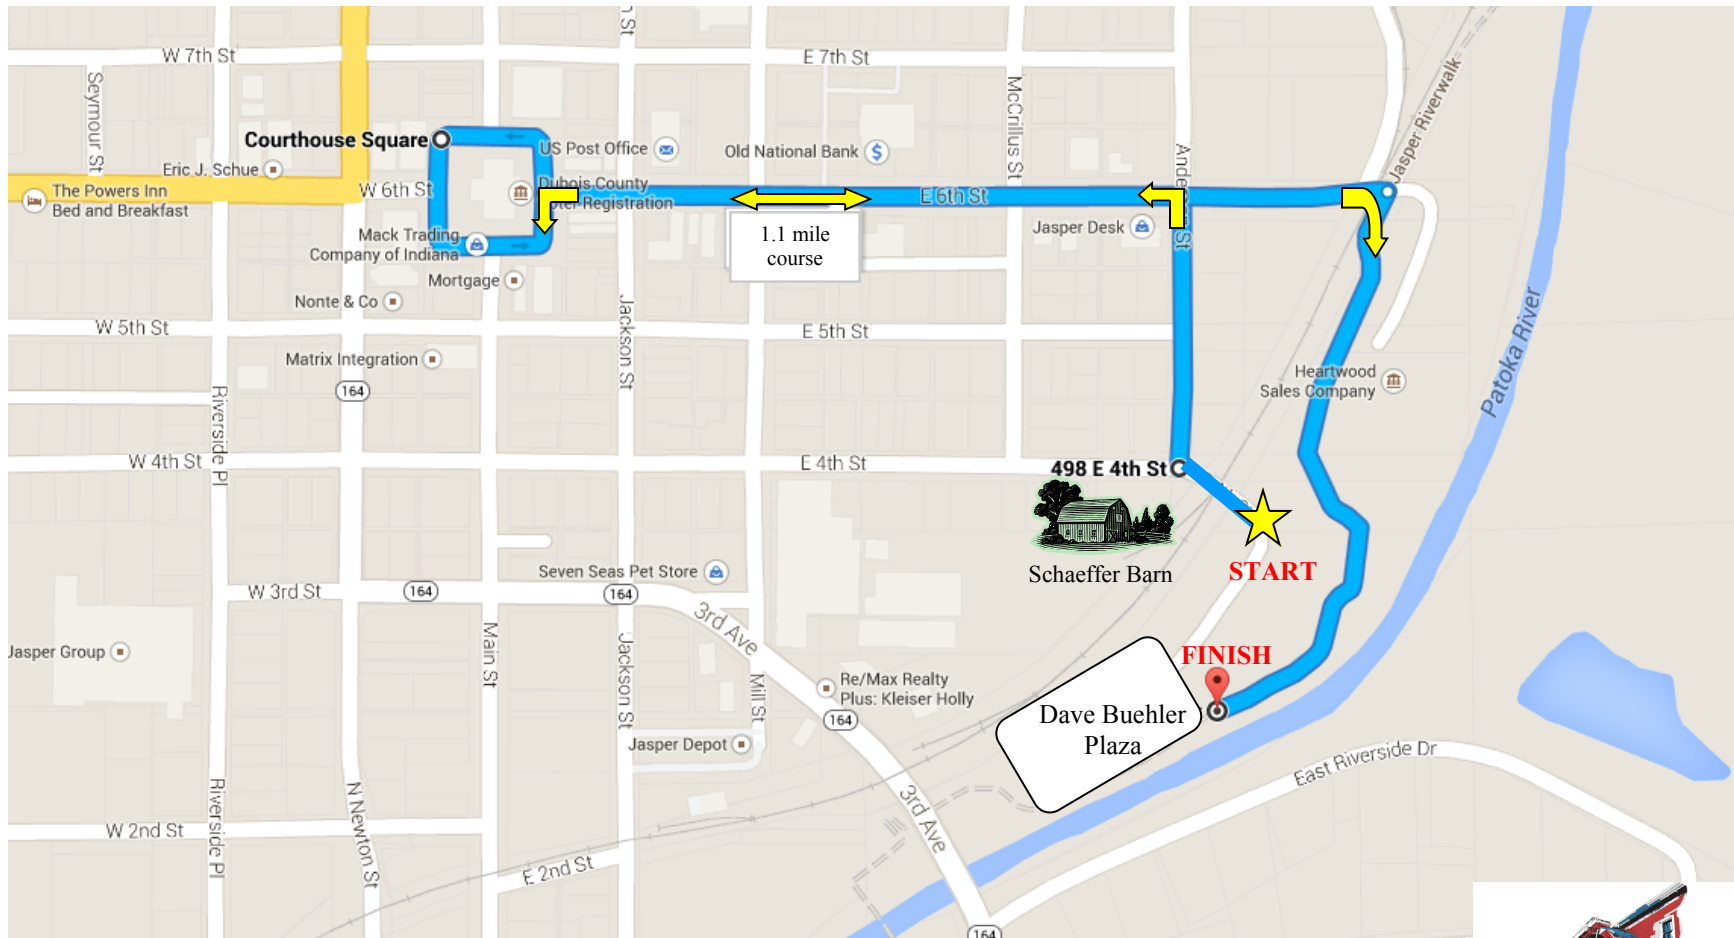

Heartland Kids Fun Run ~ Race Route 1.1 mile

- Kids Fun Run Packet Pick-up and Start Line will be in the paved parking area at the east entrance of Dave Buehler Plaza (off of Third Avenue bridge near Patoka River in Jasper, IN)
- Participants will proceed from the parking area to 4th Street
- Take a right on Anderson and proceed north to 6th Street
- Take a left on 6th Street and proceed west toward the Courthouse Square
- Turn left and run clockwise around the Courthouse Square
- Turn left on 6th Street and proceed east toward the Jasper Riverwalk
- Take a right onto the Riverwalk and run to the Official Heartland finish line at the east entrance of Dave Buehler Plaza